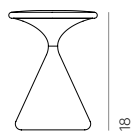

Varianten / Variants

SALT&PEPPER

ø 13

Features / Features

-  Akku 8 – 100 h /
Battery 8 – 100 h
-  warmDIM
2700 – 2200 K
-  USB-C
(Inkl. Ladegerät /
Charger included)
-  Touch Dimmung /
Touch Dim
-  Tropfwassergeschützt /
Dripping proof – IP21

Eigenschaften / Specifications

- LED / LED
- DIMMUNG / DIMMING
- ENERGIEEFFIZIENZ / ENERGY EFFICIENCY
A++ – A
- NENNSPANNUNG / VOLTAGE
USB-C 120 – 240 V
- GEWICHT / WEIGHT
0,9 kg
- HINWEIS / NOTES
Batteriestatus am Boden der Leuchte ablesbar /
Battery status displayed on bottom of luminaire
- MATERIAL / MATERIAL
Aluminium / Aluminium

Farben / Colours

-  Dark
-  Light

Alle Abmessungen in cm /
All dimensions in cm